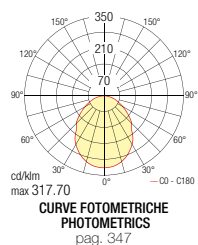

PHOTOMETRICS

MODULE 60 L1= 585 mm
MODULE 90 L1= 885 mm
MODULE 120 L1= 1185 mm
MODULE 240 L1= 2370 mm

COMPONENTS

Diffusore
Diffuser

TS506 XA 583 mm
TS506 XC 883 mm
TS506 XE 1183 mm
TS506 XG 1483 mm
TS506 XJ 2367 mm
TS506 XL 2967 mm
TS506 XY 4190 mm

Schermo Darklight
Darklight Screen

TS507 XA 584 mm
TS507 XC 884 mm
TS507 XE 1184 mm
TS507 XG 1484 mm

Kit tappi senza bordi (2 pz.)
End caps kit without edges (2 pcs.)

TS505 03 Nero / Black
TS505 07 Bianco / White
TS505 31 Alluminio / Aluminium
TS505 32 Cromo / Chrome
TS505 33 Titanio / Titanium

Staffa di giunzione
per parete
Metal junction bar
for wall element

TS513

Kit emergenza
Emergency kit
pag. 109

Kit dimmerabile
Dimmable kit
pag. 108