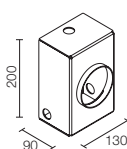

ACCESSORIES

TC008
Casaforma
Recessed box