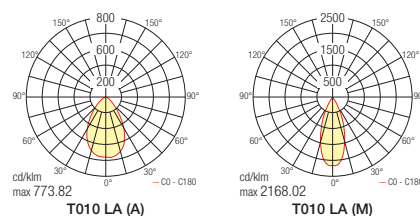

PHOTOMETRICS

ACCESSORIES