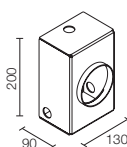

ACCESSORIES

TC007
Casaforma
Recessed box