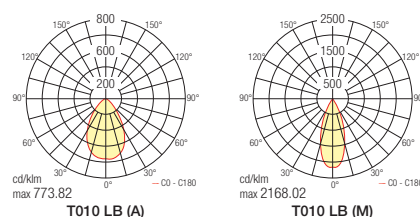

PHOTOMETRICS

ACCESSORIES

* Finitures richiesta / On request finishings