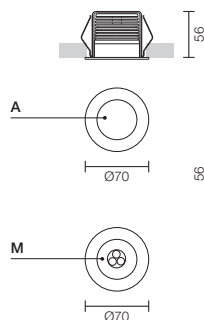

MINIALFA

Ø 65

LED module 3 CREE XT-E 4W 350mA

IP40 IP43 F I A++ CE

Alimentatore non incluso / Power supply not included

CODE	FINISHINGS	LIGHT BEAM	COLOUR TEMPERATURE
T010 LB	01 02 03 04 05 DA* DO* RA*	A Frosted Glass	K3 3000K 330lm
T010 LB	01 02 03 04 05 DA* DO* RA*	A Frosted Glass	K4 4000K 400lm
T010 LB	01 02 03 04 05 DA* DO* RA*	M Lens 27°	K3 3000K 330lm
T010 LB	01 02 03 04 05 DA* DO* RA*	M Lens 27°	K4 4000K 400lm