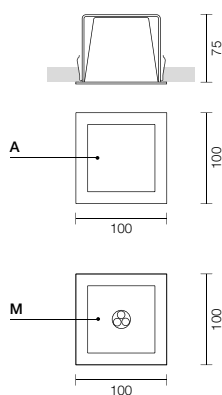

DELTA

95x85

LED module 3 CREE XT-E 8W 700mA

IP40 IP43 F A+ CE

Alimentatore non incluso / Power supply not included

CODE	FINISHINGS	LIGHT BEAM	COLOUR TEMPERATURE
T005 LA	01 02 03 04 05 DA* DO* RA*	A Frosted Glass	K3 3000K 580lm
T005 LA	01 02 03 04 05 DA* DO* RA*	A Frosted Glass	K4 4000K 700lm
T005 LA	01 02 03 04 05 DA* DO* RA*	M Lens 27°	K3 3000K 580lm
T005 LA	01 02 03 04 05 DA* DO* RA*	M Lens 27°	K4 4000K 700lm