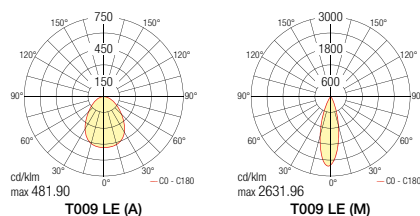

PHOTOMETRICS

ACCESSORIES

TA002 60
Vetro trasparente
Transparent glass

* Finiture su richiesta / On request finishings