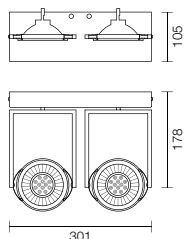

DIAPSON 1L COINLIGHT

1 x 22,5W (26W*) 230Vac COINLIGHT (inclusa/included)

IP20 IP23 Classe 1 **A** CE
Alimentatore 700mA incluso / 700mA power supply included

CODE FINISHINGS LIGHT BEAM COLOUR TEMPERATURE

T020 LA	01 04	M Lens 24°	K3 3000K 1740lm x 1 (7705 cd)
T020 LA	01 04	W Lens 40°	K3 3000K 1740lm x 1 (3570 cd)
T020 LA	01 04	M Lens 24°	K4 4000K 1850lm x 1 (8155 cd)
T020 LA	01 04	W Lens 40°	K4 4000K 1850lm x 1 (3780 cd)

1 x 33,8W (39W*) 230Vac COINLIGHT (inclusa/included)

IP20 IP23 Classe 1 **A** CE
Alimentatore 1050mA incluso / 1050mA power supply included

CODE FINISHINGS LIGHT BEAM COLOUR TEMPERATURE

T020 LG	01 04	M Lens 24°	K3 3000K 2550lm x 1 (11230 cd)
T020 LG	01 04	W Lens 40°	K3 3000K 2550lm x 1 (5200 cd)
T020 LG	01 04	M Lens 24°	K4 4000K 2700lm x 1 (11885 cd)
T020 LG	01 04	W Lens 40°	K4 4000K 2700lm x 1 (5505 cd)

PHOTOMETRICS

ACCESSORIES

DIAPSON 2L COINLIGHT

2 x 22,5W (52W*) 230Vac COINLIGHT (inclusa/included)

IP20 IP23 Classe 1 **A** CE
Alimentatore 700mA incluso / 700mA power supply included

CODE FINISHINGS LIGHT BEAM COLOUR TEMPERATURE

T020 LC	01 04	M Lens 24°	K3 3000K 1740lm x 2 (7705 cd)
T020 LC	01 04	W Lens 40°	K3 3000K 1740lm x 2 (3570 cd)
T020 LC	01 04	M Lens 24°	K4 4000K 1850lm x 2 (8155 cd)
T020 LC	01 04	W Lens 40°	K4 4000K 1850lm x 2 (3780 cd)

2 x 33,8W (78W*) 230Vac COINLIGHT (inclusa/included)

IP20 IP23 Classe 1 **A** CE
Alimentatore 1050mA incluso / 1050mA power supply included

CODE FINISHINGS LIGHT BEAM COLOUR TEMPERATURE

T020 LI	01 04	M Lens 24°	K3 3000K 2550lm x 2 (11230 cd)
T020 LI	01 04	W Lens 40°	K3 3000K 2550lm x 2 (5200 cd)
T020 LI	01 04	M Lens 24°	K4 4000K 2700lm x 2 (11885 cd)
T020 LI	01 04	W Lens 40°	K4 4000K 2700lm x 2 (5505 cd)

PHOTOMETRICS

ACCESSORIES

* Potenza totale assorbita dal corpo illuminante / Total absorbed power by the lighting fixture