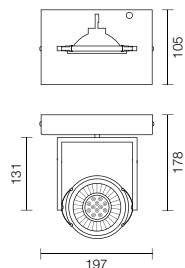

DIAPSON 1L COINLIGHT

1 x 22,5W (26W*) 230Vac COINLIGHT (inclusa/included)

IP20 IP23 Classe 1 **A** CE
Alimentatore 700mA incluso / 700mA power supply included