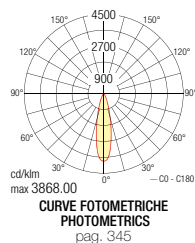

CODE FINISHINGS LIGHT BEAM COLOUR TEMPERATURE

T020 LC	01 04	M Lens 24°	K3 3000K 1740lm x 2 (7705 cd)
T020 LC	01 04	W Lens 40°	K3 3000K 1740lm x 2 (3570 cd)
T020 LC	01 04	M Lens 24°	K4 4000K 1850lm x 2 (8155 cd)
T020 LC	01 04	W Lens 40°	K4 4000K 1850lm x 2 (3780 cd)

2 x 33,8W (78W*) 230Vac COINLIGHT (inclusa/included)

IP20 IP23 Classe 1 **A** CE
Alimentatore 1050mA incluso / 1050mA power supply included

CODE FINISHINGS LIGHT BEAM COLOUR TEMPERATURE

T020 LI	01 04	M Lens 24°	K3 3000K 2550lm x 2 (11230 cd)
T020 LI	01 04	W Lens 40°	K3 3000K 2550lm x 2 (5200 cd)
T020 LI	01 04	M Lens 24°	K4 4000K 2700lm x 2 (11885 cd)
T020 LI	01 04	W Lens 40°	K4 4000K 2700lm x 2 (5505 cd)

PHOTOMETRICS