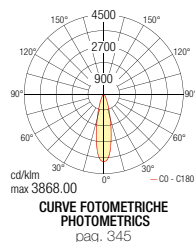

CODE FINISHINGS LIGHT BEAM COLOUR TEMPERATURE

T020 LA	01 04	M Lens 24°	K3 3000K 1740lm x 1 (7705 cd)
T020 LA	01 04	W Lens 40°	K3 3000K 1740lm x 1 (3570 cd)
T020 LA	01 04	M Lens 24°	K4 4000K 1850lm x 1 (8155 cd)
T020 LA	01 04	W Lens 40°	K4 4000K 1850lm x 1 (3780 cd)

1 x 33,8W (39W*) 230Vac COINLIGHT (inclusa/included)

IP20 IP23 Classe 1 **A** CE
Alimentatore 1050mA incluso / 1050mA power supply included

CODE FINISHINGS LIGHT BEAM COLOUR TEMPERATURE

T020 LG	01 04	M Lens 24°	K3 3000K 2550lm x 1 (11230 cd)
T020 LG	01 04	W Lens 40°	K3 3000K 2550lm x 1 (5200 cd)
T020 LG	01 04	M Lens 24°	K4 4000K 2700lm x 1 (11885 cd)
T020 LG	01 04	W Lens 40°	K4 4000K 2700lm x 1 (5505 cd)

PHOTOMETRICS

ACCESSORIES

DIAPSON 2L COINLIGHT

2 x 22,5W (52W*) 230Vac COINLIGHT (inclusa/included)

IP20 IP23 Classe 1 **A** CE
Alimentatore 700mA incluso / 700mA power supply included