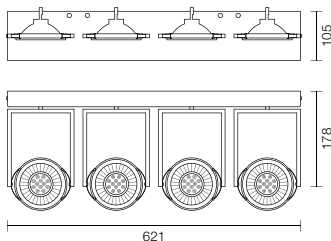

DIAPSON 4L COINLIGHT

4 x 22,5W (104W*) 230Vac COINLIGHT (inclusa/included)

IP20 IP23 Classe 1 **A** CE
Alimentatore 700mA incluso / 700mA power supply included

CODE	FINISHINGS	LIGHT BEAM	COLOUR TEMPERATURE
T020 LE	01 04	M Lens 24°	K3 3000K 1740lm x 4 (7705 cd)
T020 LE	01 04	W Lens 40°	K3 3000K 1740lm x 4 (3570 cd)
T020 LE	01 04	M Lens 24°	K4 4000K 1850lm x 4 (8155 cd)
T020 LE	01 04	W Lens 40°	K4 4000K 1850lm x 4 (3780 cd)

4 x 33,8W (156W*) 230Vac COINLIGHT (inclusa/included)

IP20 IP23 Classe 1 **A** CE
Alimentatore 1050mA incluso / 1050mA power supply included

CODE	FINISHINGS	LIGHT BEAM	COLOUR TEMPERATURE
T020 LM	01 04	M Lens 24°	K3 3000K 2550lm x 4 (11230 cd)
T020 LM	01 04	W Lens 40°	K3 3000K 2550lm x 4 (5200 cd)
T020 LM	01 04	M Lens 24°	K4 4000K 2700lm x 4 (11885 cd)
T020 LM	01 04	W Lens 40°	K4 4000K 2700lm x 4 (5505 cd)