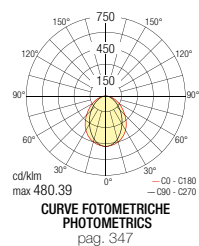

PHOTOMETRICS

ACCESSORIES

DRIVER
incluso / included
pag. 216

Kit dimmerabile
Dimmable kit
pag. 216