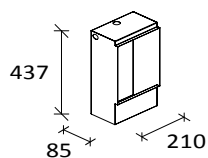

**ACCESSORI
ACCESSORIES**

TC004
cassaforma
recessed box