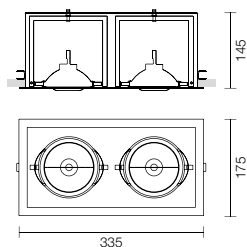

DIAPSON 2L

320x160

Max 2 x 100W G53 12Vdc QR111 **LED READY**

IP20 IP23 F III ENERGY ES CE
Alimentatore non incluso / Power supply not included

CODE FINISHINGS

T030 BB 01 02 03 04 05 DA* DO* RA*

Max 2 x 70W Gx8,5 230Vac CDM-R111

IP20 IP23 F Classe 1 ENERGY ES CE
Alimentatore non incluso / Power supply not included

CODE FINISHINGS

T030 HB 01 02 03 04 05 DA* DO* RA*