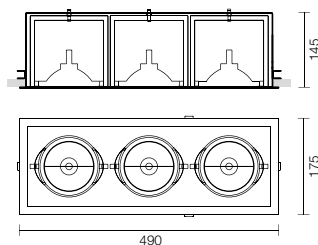

DIAPSON 3L

475x160

Max 3 x 100W G53 12Vdc QR111 **LED READY**

IP20 IP23 F III ENERGY ES CE
Alimentatore non incluso / Power supply not included

CODE FINISHINGS

T030 BE 01 02 03 04 05 DA* DO* RA*

Max 3 x 70W Gx8,5 230Vac CDM-R111

IP20 IP23 F Classe 1 ENERGY ES CE
Alimentatore non incluso / Power supply not included

CODE FINISHINGS

T030 HE 01 02 03 04 05 DA* DO* RA*

* Finiture su richiesta / On request finishings