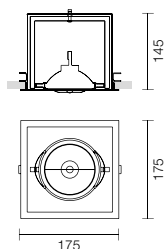

DIAPSON 1L

160x160

Max 1 x 100W G53 12Vdc QR111 **LED READY**

IP20 IP23 F III ENERGY ES CE
Alimentatore non incluso / Power supply not included

CODE FINISHINGS

T030 BA 01 02 03 04 05 DA* DO* RA*

Max 1 x 70W Gx8,5 230Vac CDM-R111