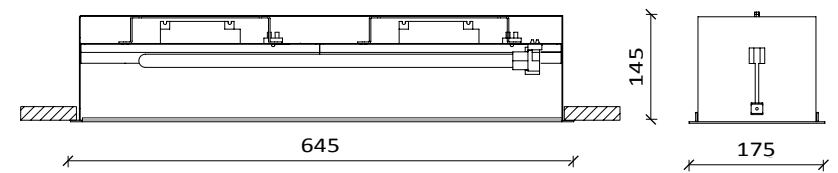

160 x 625 **T039FC**