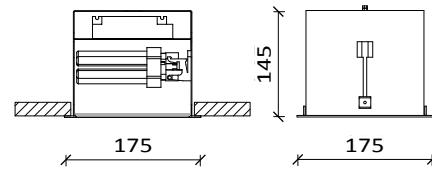

Recessed light fitting for ceiling (not to the wall), for indoor use, with diffused light. Available in fluorescent light only, with a methacrylate screen to be placed both on the glossy or satin surface side. With frame in metal painted white, black, grey and polished or brushed chrome.

RUNNER

CODICE CODE	DESCRIZIONE DESCRIPTION	DATI TECNICI TECHNICAL DATA	COLORI COLOURS	ACCESSORI ACCESSORIES
T039FA	INCASSO QUADRO \varnothing 175 mm	2x26W Gx24q-3	01 - 02 - 03 - 04 - 05	CLASSE 1 IP43
T039FB	INCASSO LUNGO \varnothing 175x335 mm	2x18W 2G11	01 - 02 - 03 - 04 - 05	CLASSE 1 IP43
T039FC*	INCASSO LUNGO G \varnothing 175x645 mm	2x55W 2G11	01 - 02 - 03 - 04 - 05	CLASSE 1 IP43
T039FD*	INCASSO QUADRO G \varnothing 335 mm	1x55W T5	01 - 02 - 03 - 04 - 05	CLASSE 1 IP43